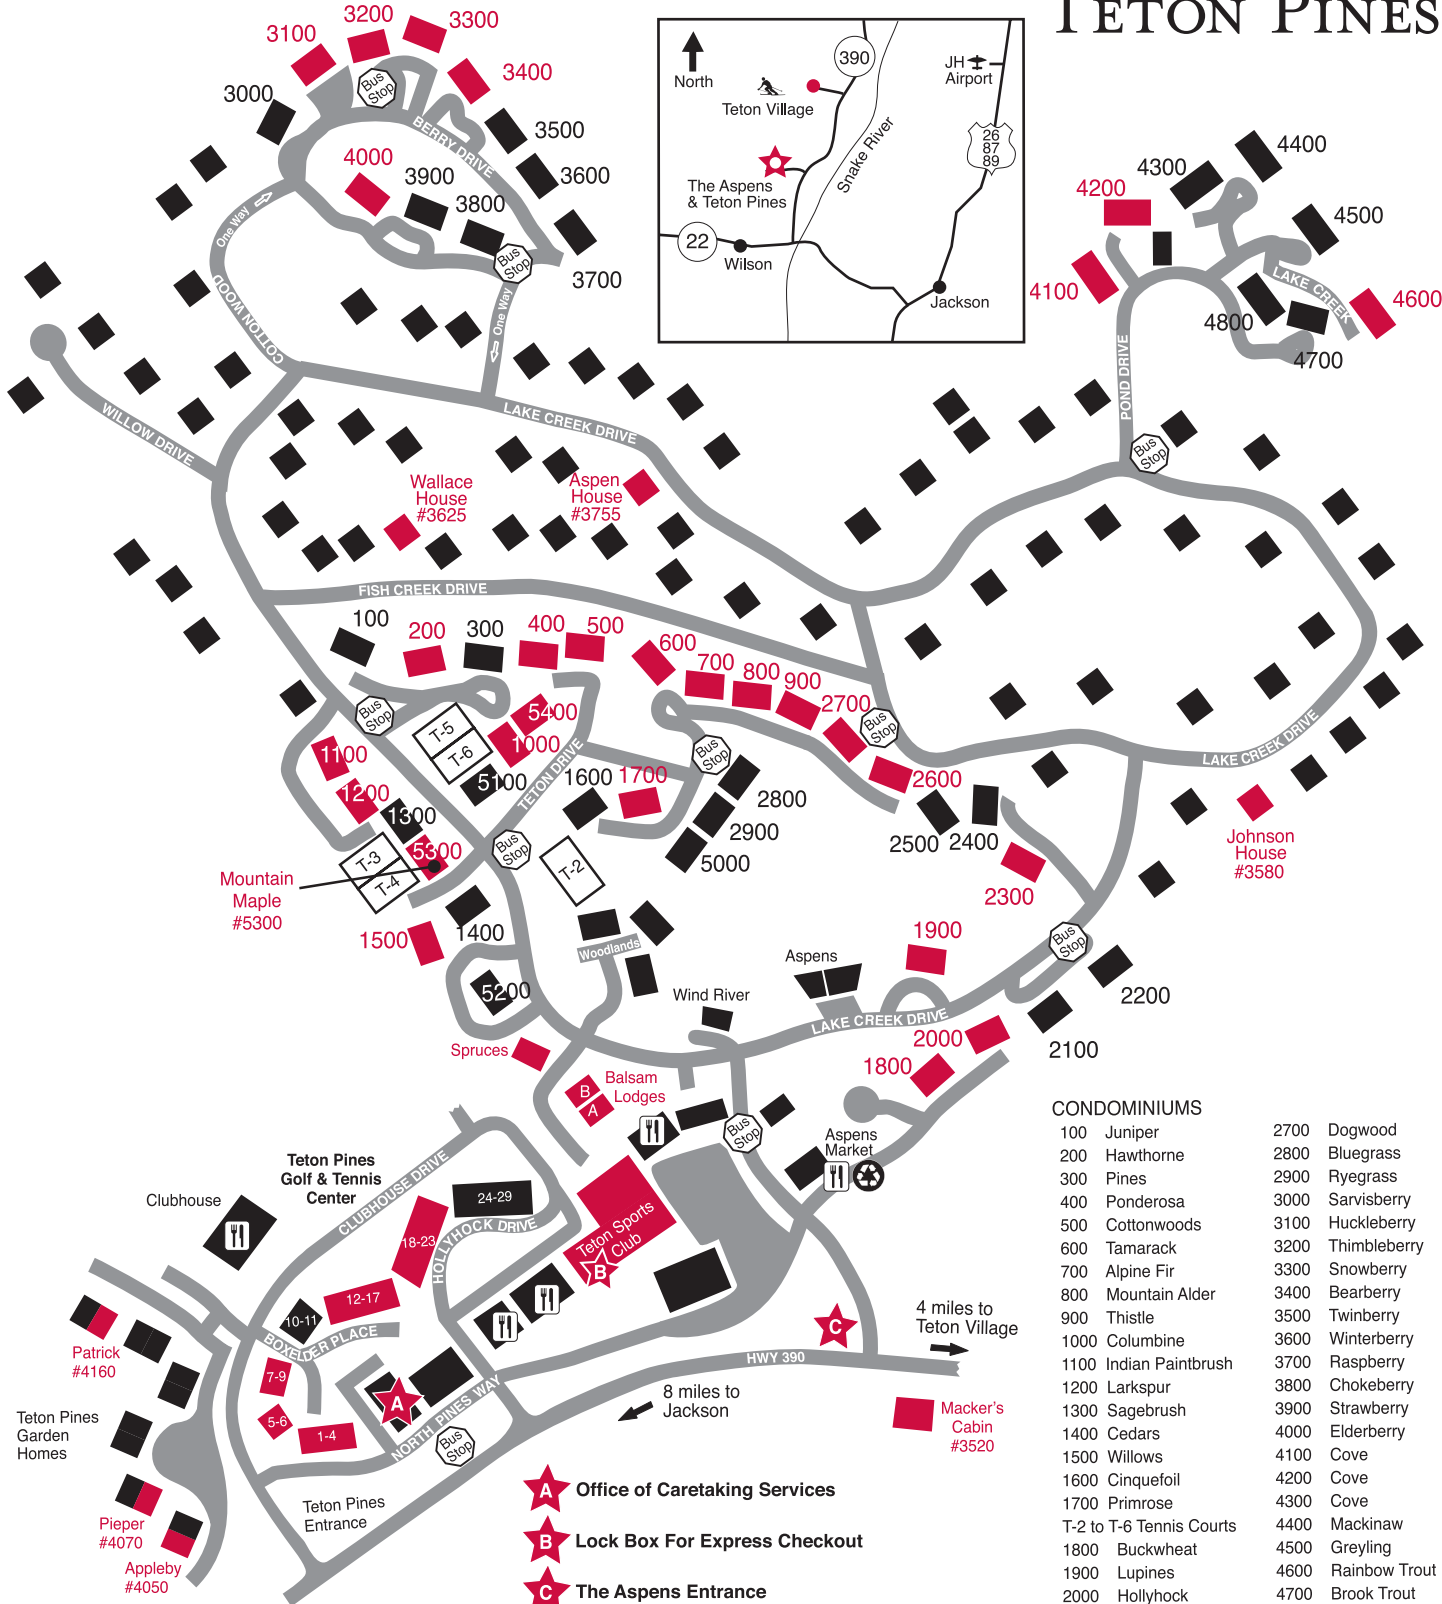

# THE ASPENS & TETON PINES

**CONDOMINIUMS**

100 Juniper	2700 Dogwood
200 Hawthorne	2800 Bluegrass
300 Pines	2900 Ryegrass
400 Ponderosa	3000 Sarvisberry
500 Cottonwoods	3100 Huckleberry
600 Tamarack	3200 Thimbleberry
700 Alpine Fir	3300 Snowberry
800 Mountain Alder	3400 Bearberry
900 Thistle	3500 Twinberry
1000 Columbine	3600 Winterberry
1100 Indian Paintbrush	3700 Raspberry
1200 Larkspur	3800 Chokeberry
1300 Sagebrush	3900 Strawberry
1400 Cedars	4000 Elderberry
1500 Willows	4100 Cove
1600 Cinquefoil	4200 Cove
1700 Primrose	4300 Cove
T-2 to T-6 Tennis Courts	4400 Mackinaw
1800 Buckwheat	4500 Greyling
1900 Lupines	4600 Rainbow Trout
2000 Hollyhock	4700 Brook Trout
2100 Windflower	4800 Cove
2200 Wheatgrass	5000 Ricegrass
2300 Yarrow	5100 Foxtail
2400 Yampa	5200 Bluebell
2500 Phlox	5300 Mountain Maple
2600 Geranium	5400 Mountain Ash