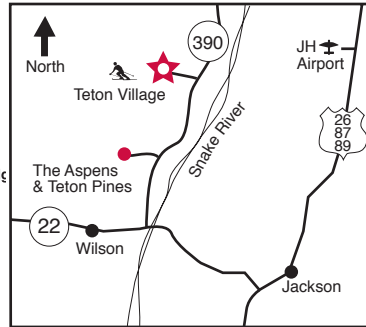

# GRANITE RIDGE

Clock Tower  
Tram Dock  
**JACKSON HOLE**

Ski Area Base

Alpenhof Lodge

Snake River Lodge and Spa

Four Seasons

Surface Lift to Ski Area

Check-In Here  
(Next to Village Market)

♻️ Recycling is located  
in Ranch Parking Lot

**JACKSON HOLE**  
RESORT LODGING