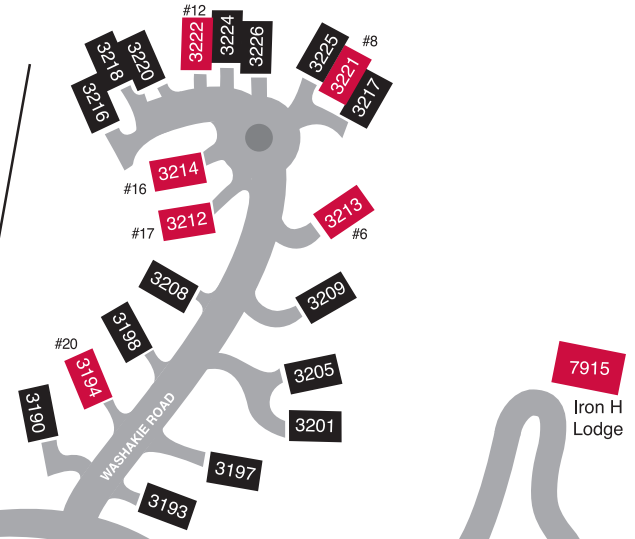

# GRANITE RIDGE

Clock Tower  
Tram Dock  
**JACKSON HOLE**

Ski Area Base

Alpenhof Lodge

Snake River Lodge and Spa

Four Seasons

Surface Lift to Ski Area

Check-In Here  
(Next to Village Market)

♻️ Recycling is located  
in Ranch Parking Lot

**JACKSON HOLE**  
RESORT LODGING