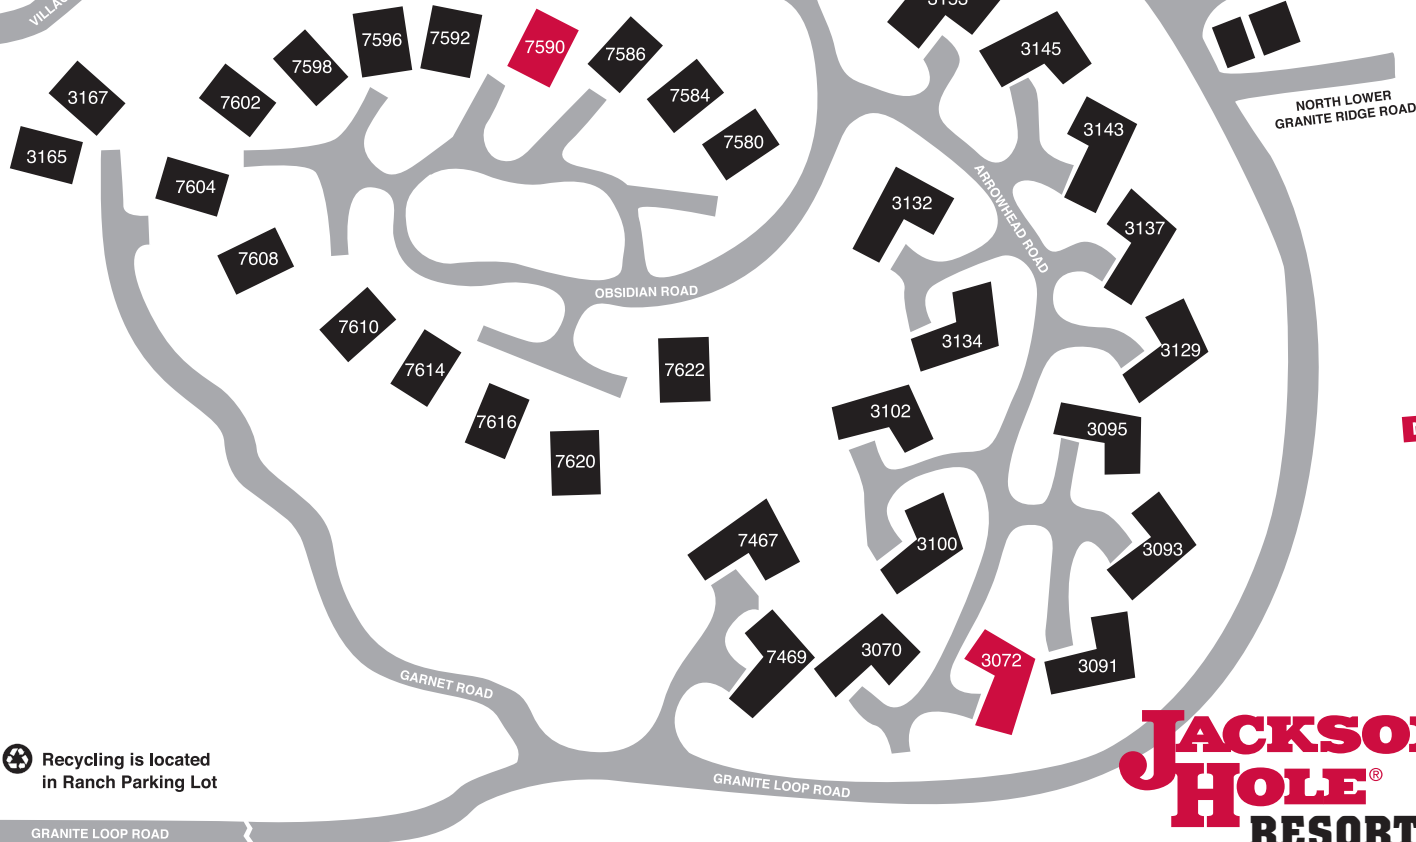

# GRANITE RIDGE

Clock Tower  
Tram Dock  
**JACKSON HOLE**

Ski Area Base

Alpenhof Lodge

Snake River Lodge and Spa

Four Seasons

Surface Lift to Ski Area

Check-In Here  
(Next to Village Market)

♻️ Recycling is located  
in Ranch Parking Lot

**JACKSON HOLE**  
RESORT LODGING