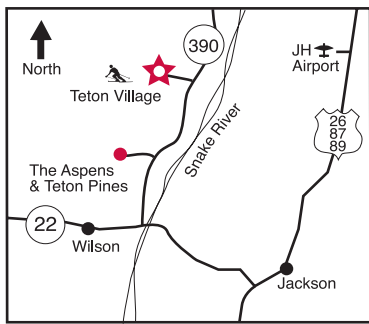

MOOSE CREEK

 Recycling is located in Ranch Parking Lot