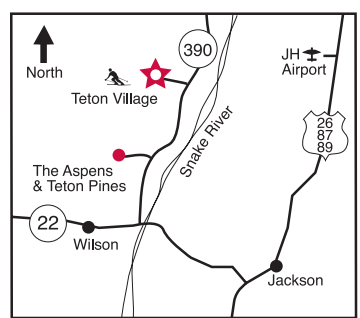

# TETON VILLAGE

Moose Creek Townhomes (see other map)

**ALLTRANS WINTER SHUTTLE SCHEDULE\***  
 7:30am – 10:00am continuously  
 10:30am – 3:00pm every half hour  
 3:00pm – 6:00pm continuously  
 6:00pm – 1:00pm every half hour  
 \*times vary during early and late winter season

## JACKSON HOLE® RESORT LODGING

To Jackson 12 miles  
 To Aspens 4 miles

To Granite Ridge (see other map)