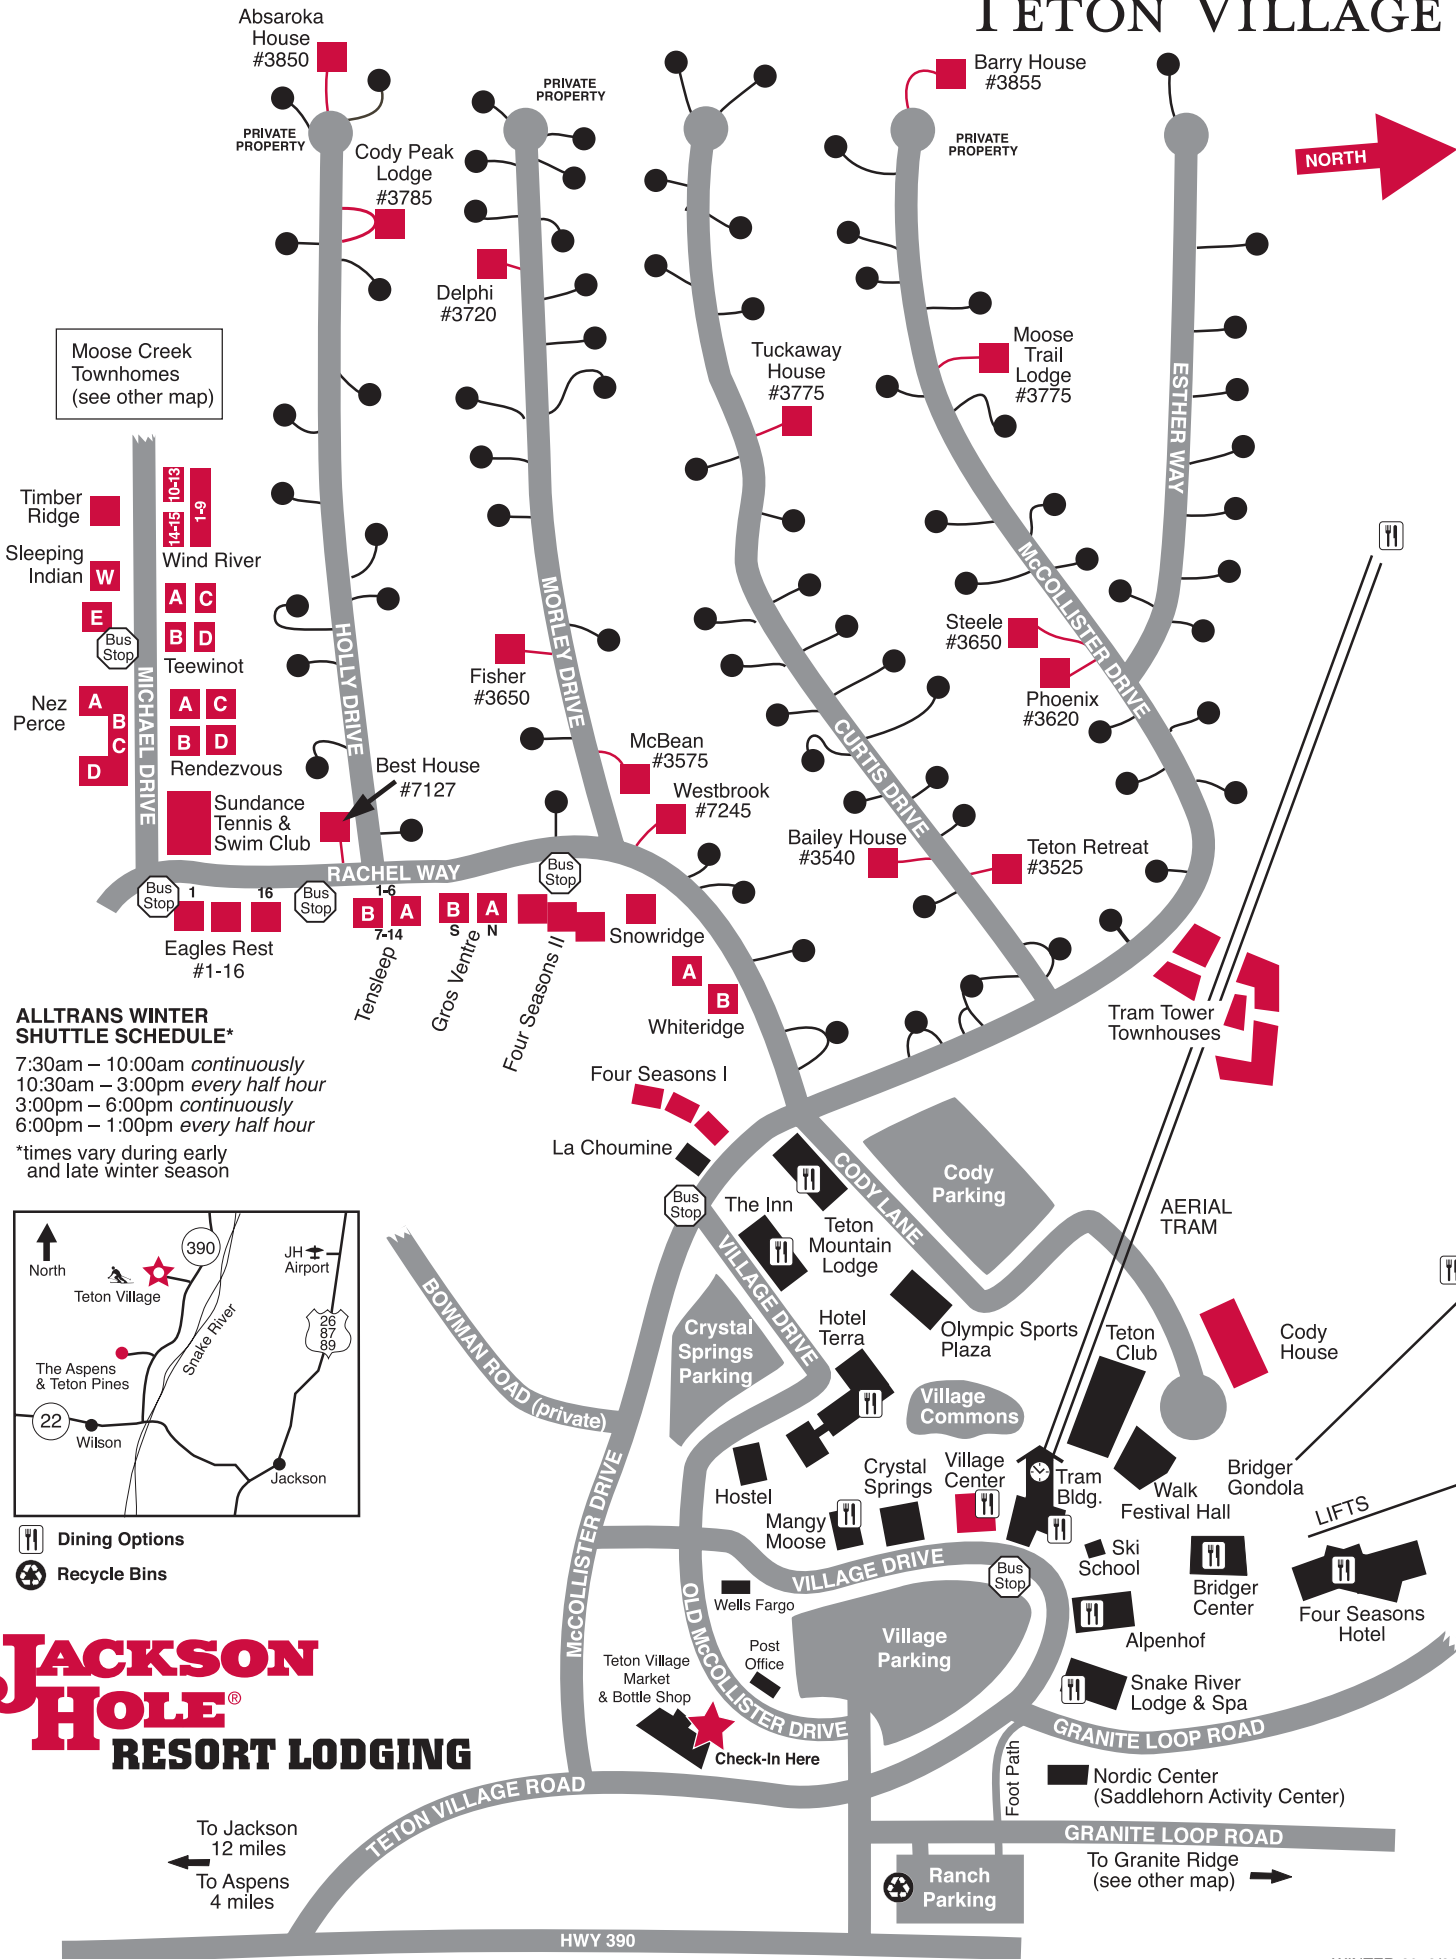

# TETON VILLAGE

Moose Creek Townhomes (see other map)

**ALLTRANS WINTER SHUTTLE SCHEDULE\***  
 7:30am – 10:00am continuously  
 10:30am – 3:00pm every half hour  
 3:00pm – 6:00pm continuously  
 6:00pm – 1:00pm every half hour  
 \*times vary during early and late winter season

- Dining Options
- Recycle Bins

## JACKSON HOLE® RESORT LODGING

To Jackson 12 miles  
 To Aspens 4 miles

To Granite Ridge (see other map)