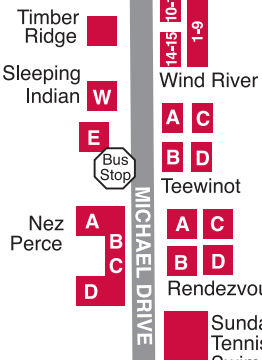

# TETON VILLAGE

Moose Creek Townhomes (see other map)

**ALLTRANS WINTER SHUTTLE SCHEDULE\***  
 7:30am – 10:00am continuously  
 10:30am – 3:00pm every half hour  
 3:00pm – 6:00pm continuously  
 6:00pm – 1:00pm every half hour  
 \*times vary during early and late winter season

## JACKSON HOLE® RESORT LODGING

To Jackson 12 miles  
 To Aspens 4 miles

To Granite Ridge (see other map)