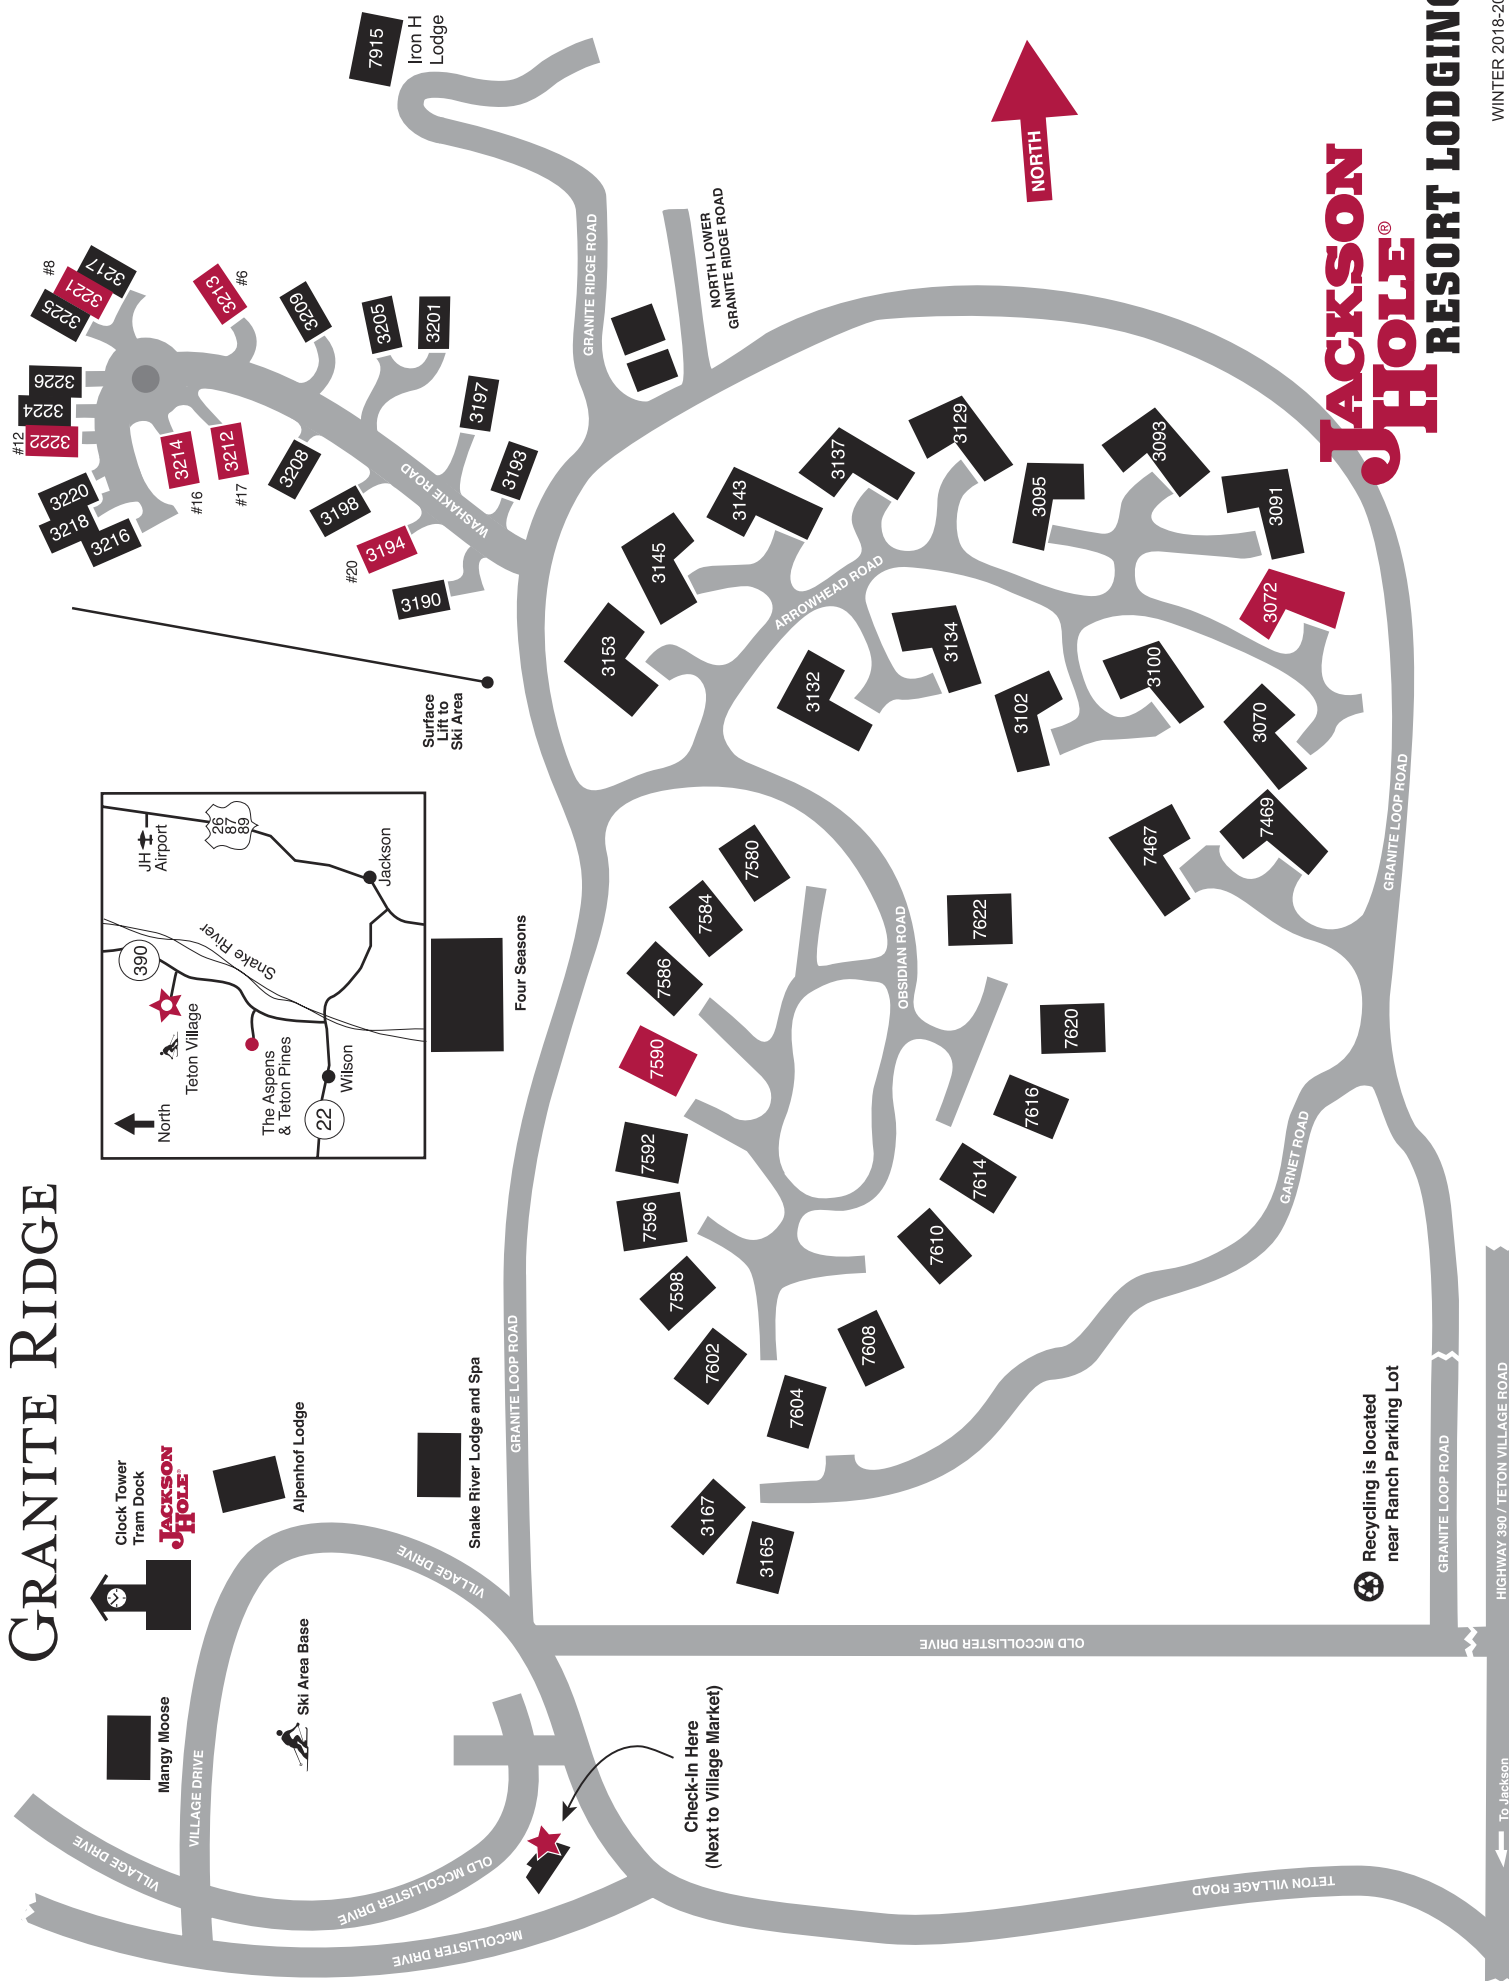

# GRANITE RIDGE

# JACKSON HOLE® RESORT LODGING

Recycling is located near Ranch Parking Lot

Check-in Here (Next to Village Market)