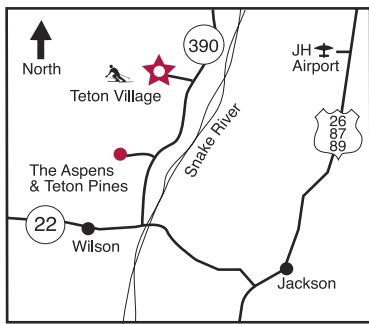

MOOSE CREEK

 Recycling is located in Ranch Parking Lot