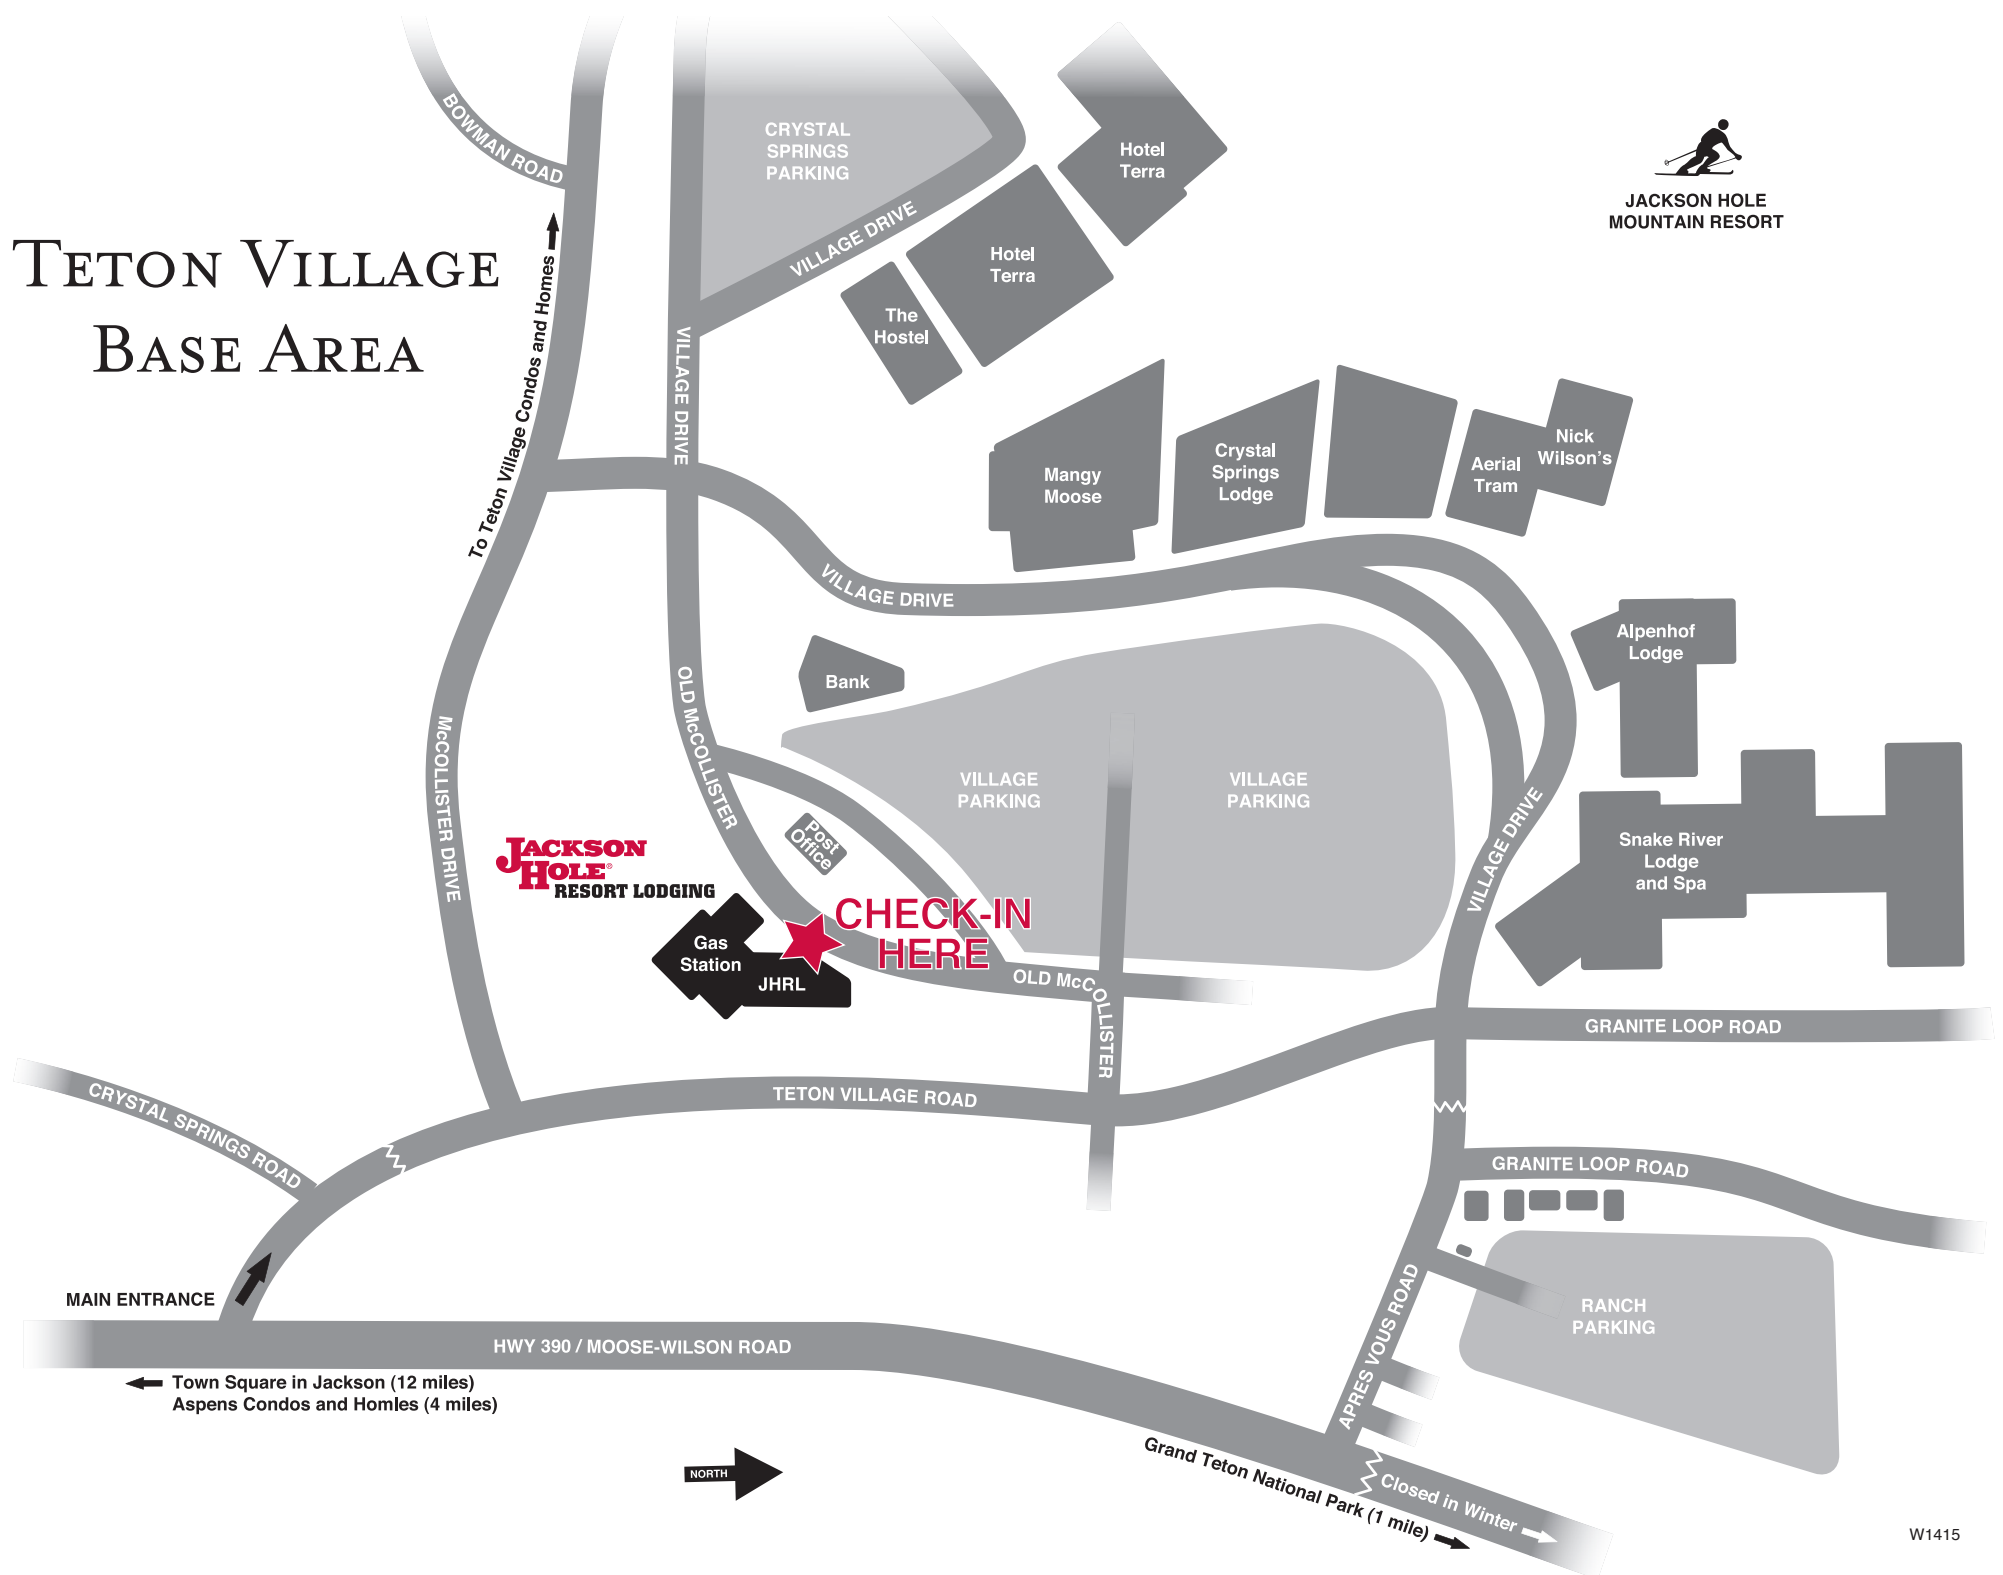

TETON VILLAGE BASE AREA

← Town Square in Jackson (12 miles)
Aspens Condos and Homes (4 miles)

Grand Teton National Park (1 mile) →
Closed in Winter